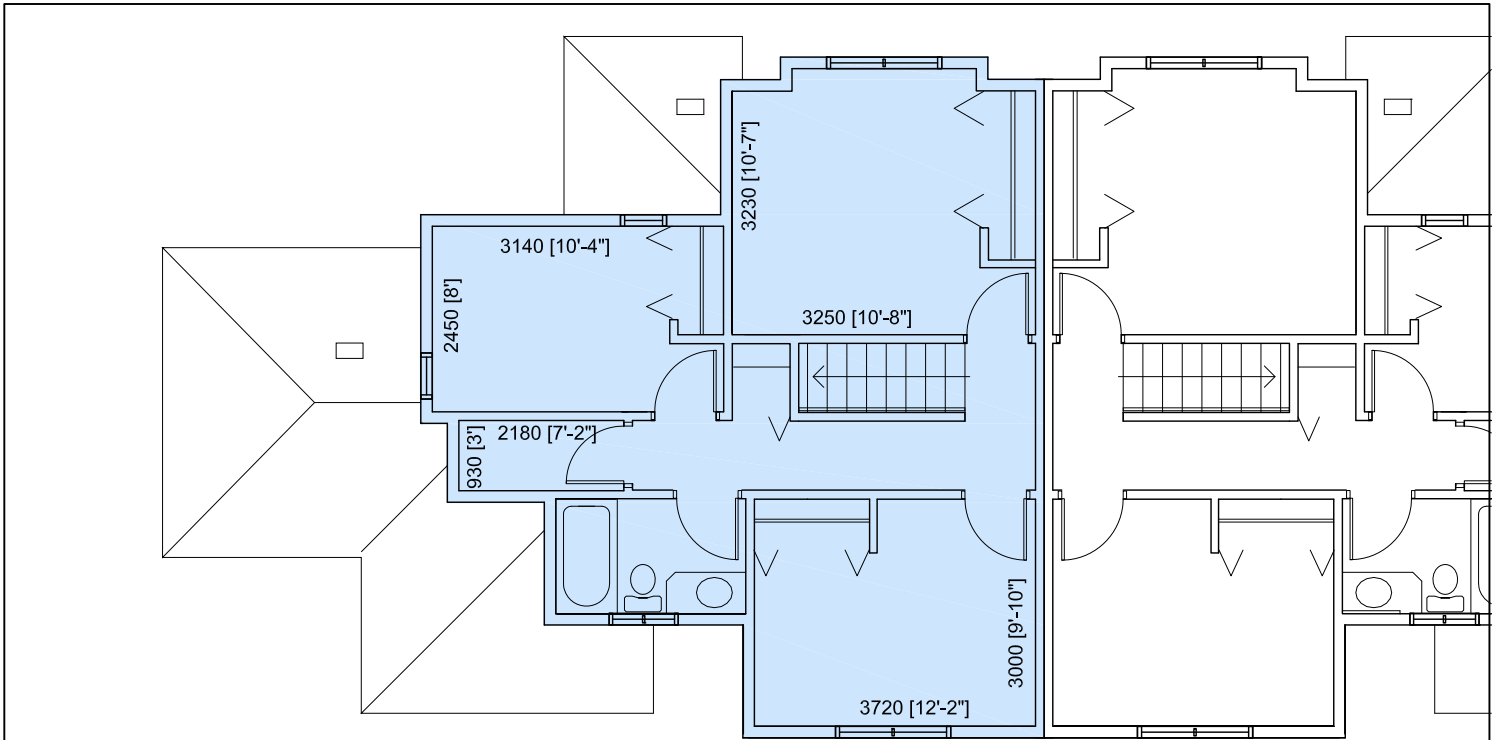

Main Level

Upper Level

Sample 3 Bedroom Townhouse  
 Approx. 103 sq.m.( 1,110 sq. ft)